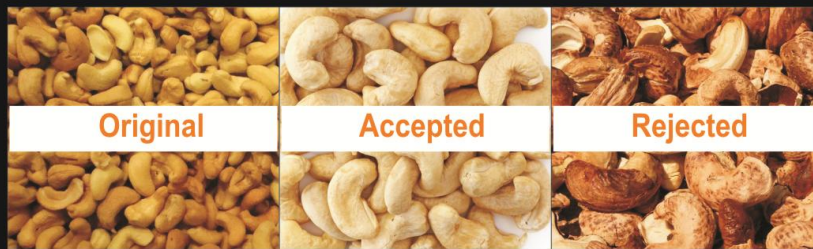

Technical Specifications

SPECIFICATIONS	MODEL 1	MODEL 2
Models	G03	G06
Channels	20 / 40 / 60	80 / 100 / 120
Dimensions (LxWxH) in mm	1015 x 1400 x 2630	1700 x 1350 x 1800
Power (KVA)	1	2
Compressor (HP)	5 / 10	15
Weight (Kg)	300	750

Capacity depends upon contamination ratio. Air Compressor, Air Dryer, Stabiliser and CVT / CVCF are optional equipments.

Channels Specification can be changed based on commodity