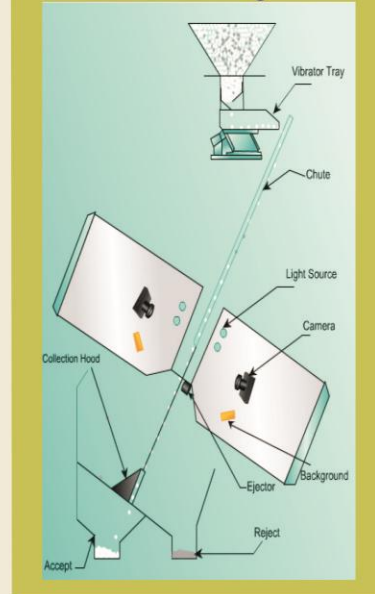

Sorting Process

GENN CONTROLS INDIA PRIVATE LIMITED

(AN ISO 9001:2008 CERTIFIED COMPANY)

REG. OFFICE : 1-A, R.K. Nagar, Singanallur, Coimbatore - 641 005. Tamil Nadu, INDIA.

Telefax : +91 422 2272164 / 5 / 6   Mobile : +91 98429 23689, 87608 28282, 74026 07080

FACTORY & OFFICE : 131, Nethajipuram, S.I.H.S. Colony, Coimbatore - 641 033. Tamilnadu, INDIA.

Telefax : +91 422 2272975 / 6   Mobile : +91 98422 27216, 98422 49773, 98429 02666

Web : www.genn.co.in

Email : info@genn.co.in

Andhra : Vijayawada   Bihar : Sasaram   Chhattisgarh : Raipur   Gujarat : Ahmedabad   Haryana : Karnala   Karnataka : Tumkur, Gangawati
Maharastra : Nagpur   M.P. : Indore   Odissa : Sambalpur   Punjab : Bathinda, Barnala, Sangrur, Ludhiana
Rajastan : Jaipur   Tamilnadu : Arni, Erode, Kallakurichi, Madurai   U.P. : Varanasi, Luckow   West Bengal : Burdwan

Service
Centres